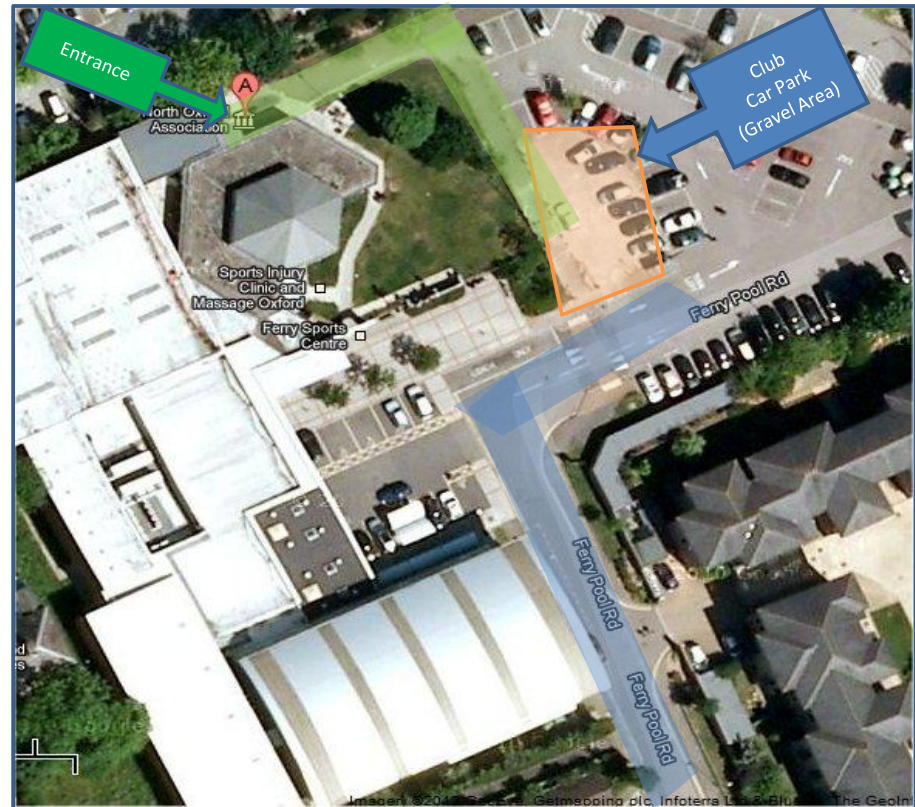

Driving Directions to Oxford Gaming Club

Access Ferry Pool road from Marston Ferry Road

Park in the GRAVEL car park shown in Orange above. This is FREE parking for club members (no need to pay and display in GRAVEL area, you need to pay and display in tarmaced area)