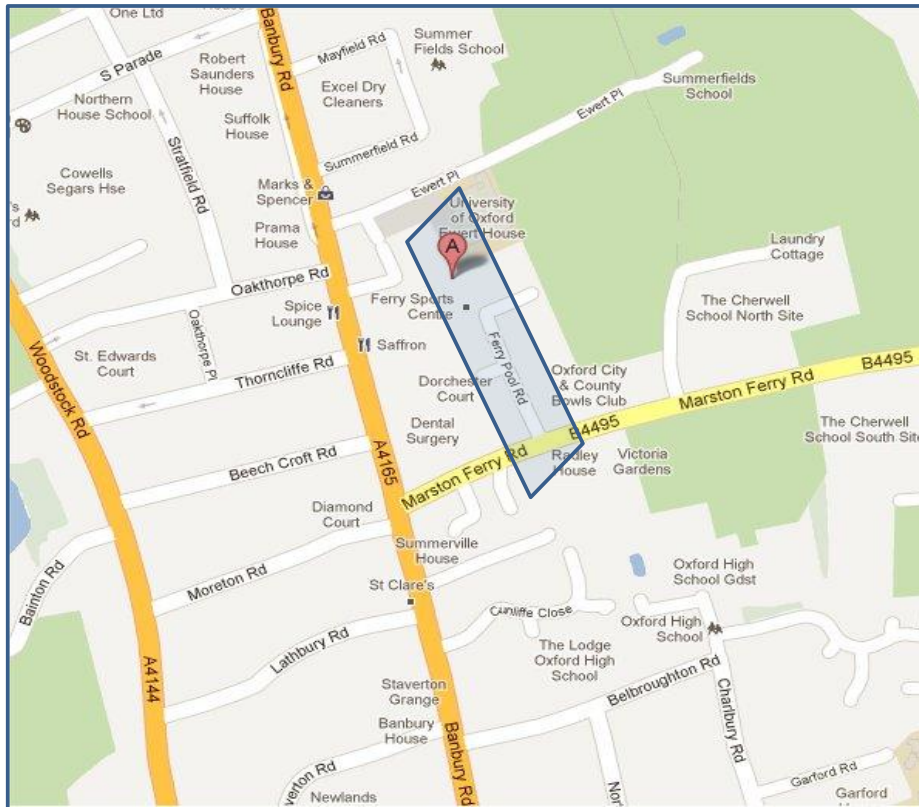

Driving Directions to Oxford Gaming Club

Access Ferry Pool road from Marston Ferry Road

Park in the GRAVEL car park shown in Orange above. This is FREE parking for club members (no need to pay and display in GRAVEL area, you need to pay and display in tarmaced area)

Oxford Gaming Club
North Oxford Association Community Centre
Diamond Place,
Summertown,
Oxford
OX2 7DP